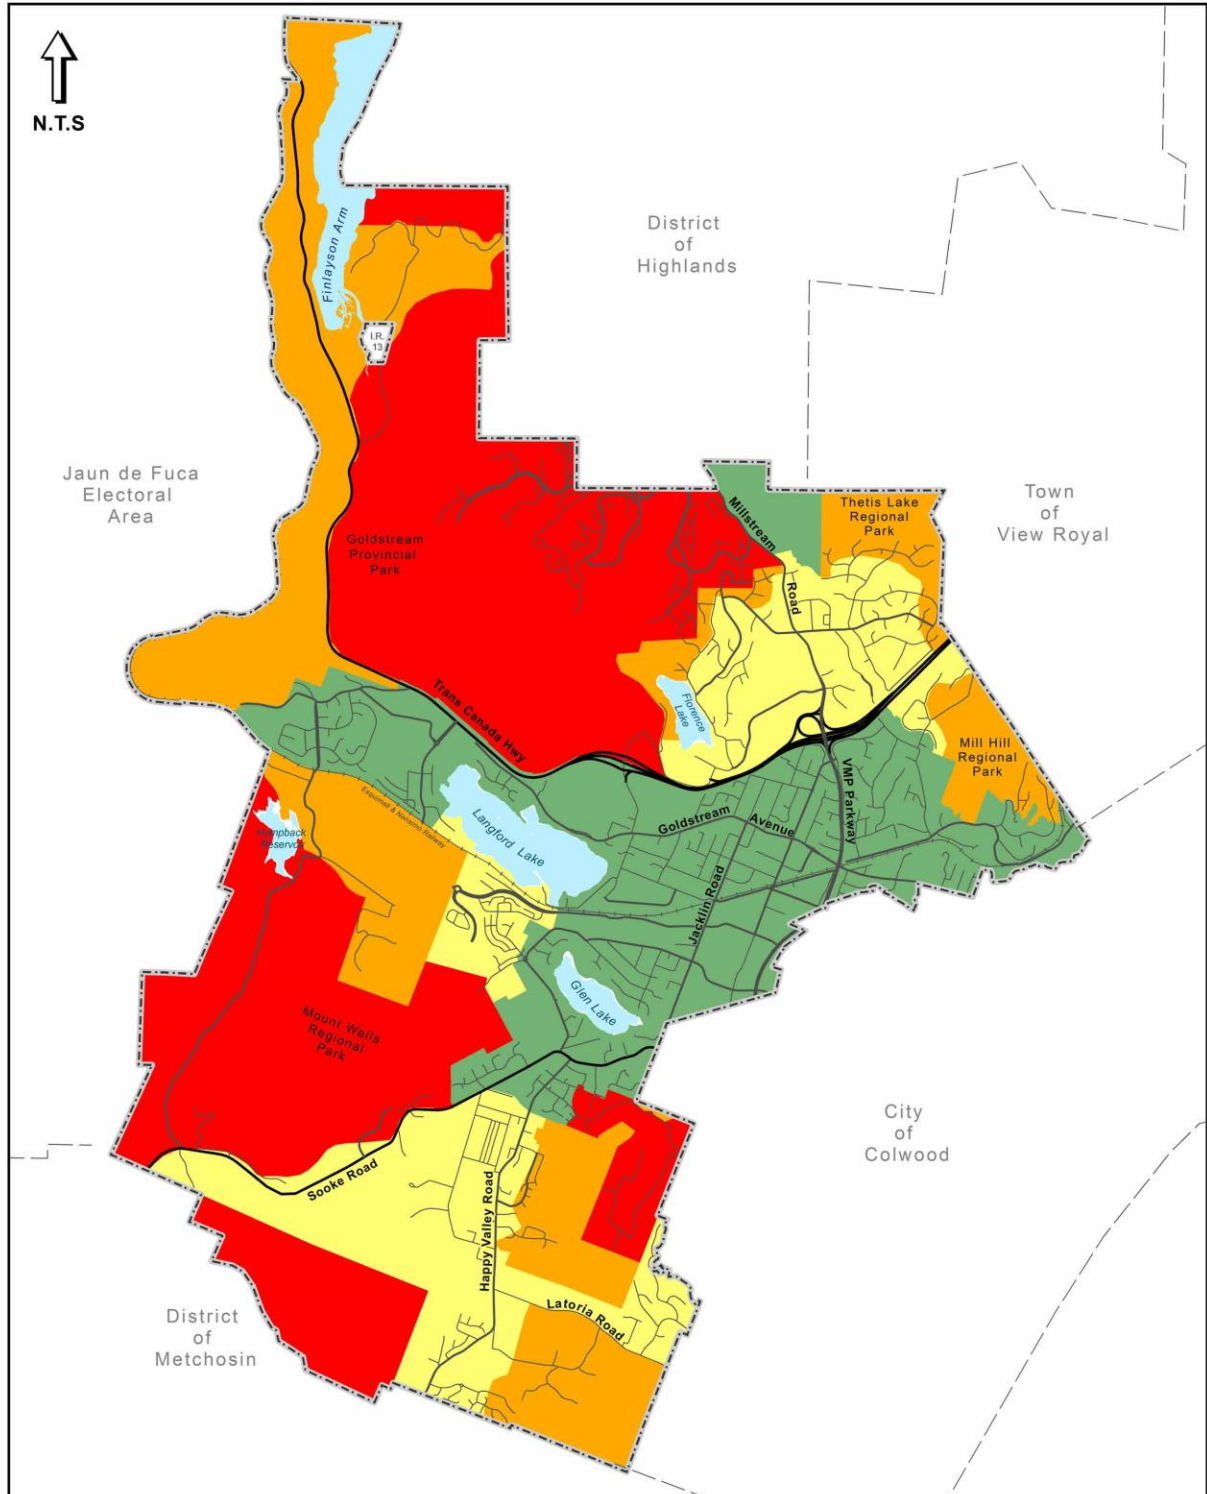

Map 19: Interface Fire Hazard Areas

Jaun de Fuca
Electoral
Area

District
of
Highlands

Town
of
View Royal

City
of
Colwood

District
of
Metchosin

City of Langford
Official Community Plan
Bylaw No. 1200

Legend

- Highway
- Major Roads
- Minor Roads

Interface Fire Hazard

- Extreme
- High
- Moderate
- Low