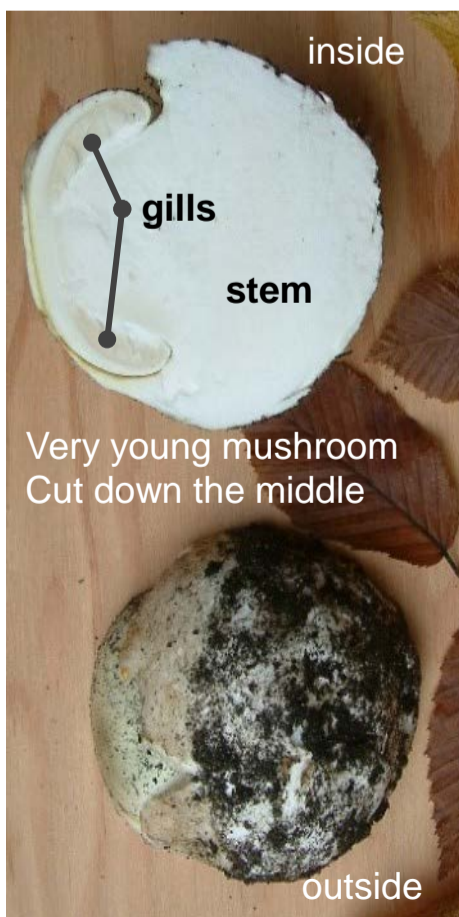

Eating Death Cap Mushrooms (*Amanita phalloides*) may lead to **liver and kidney damage** as well as **death**