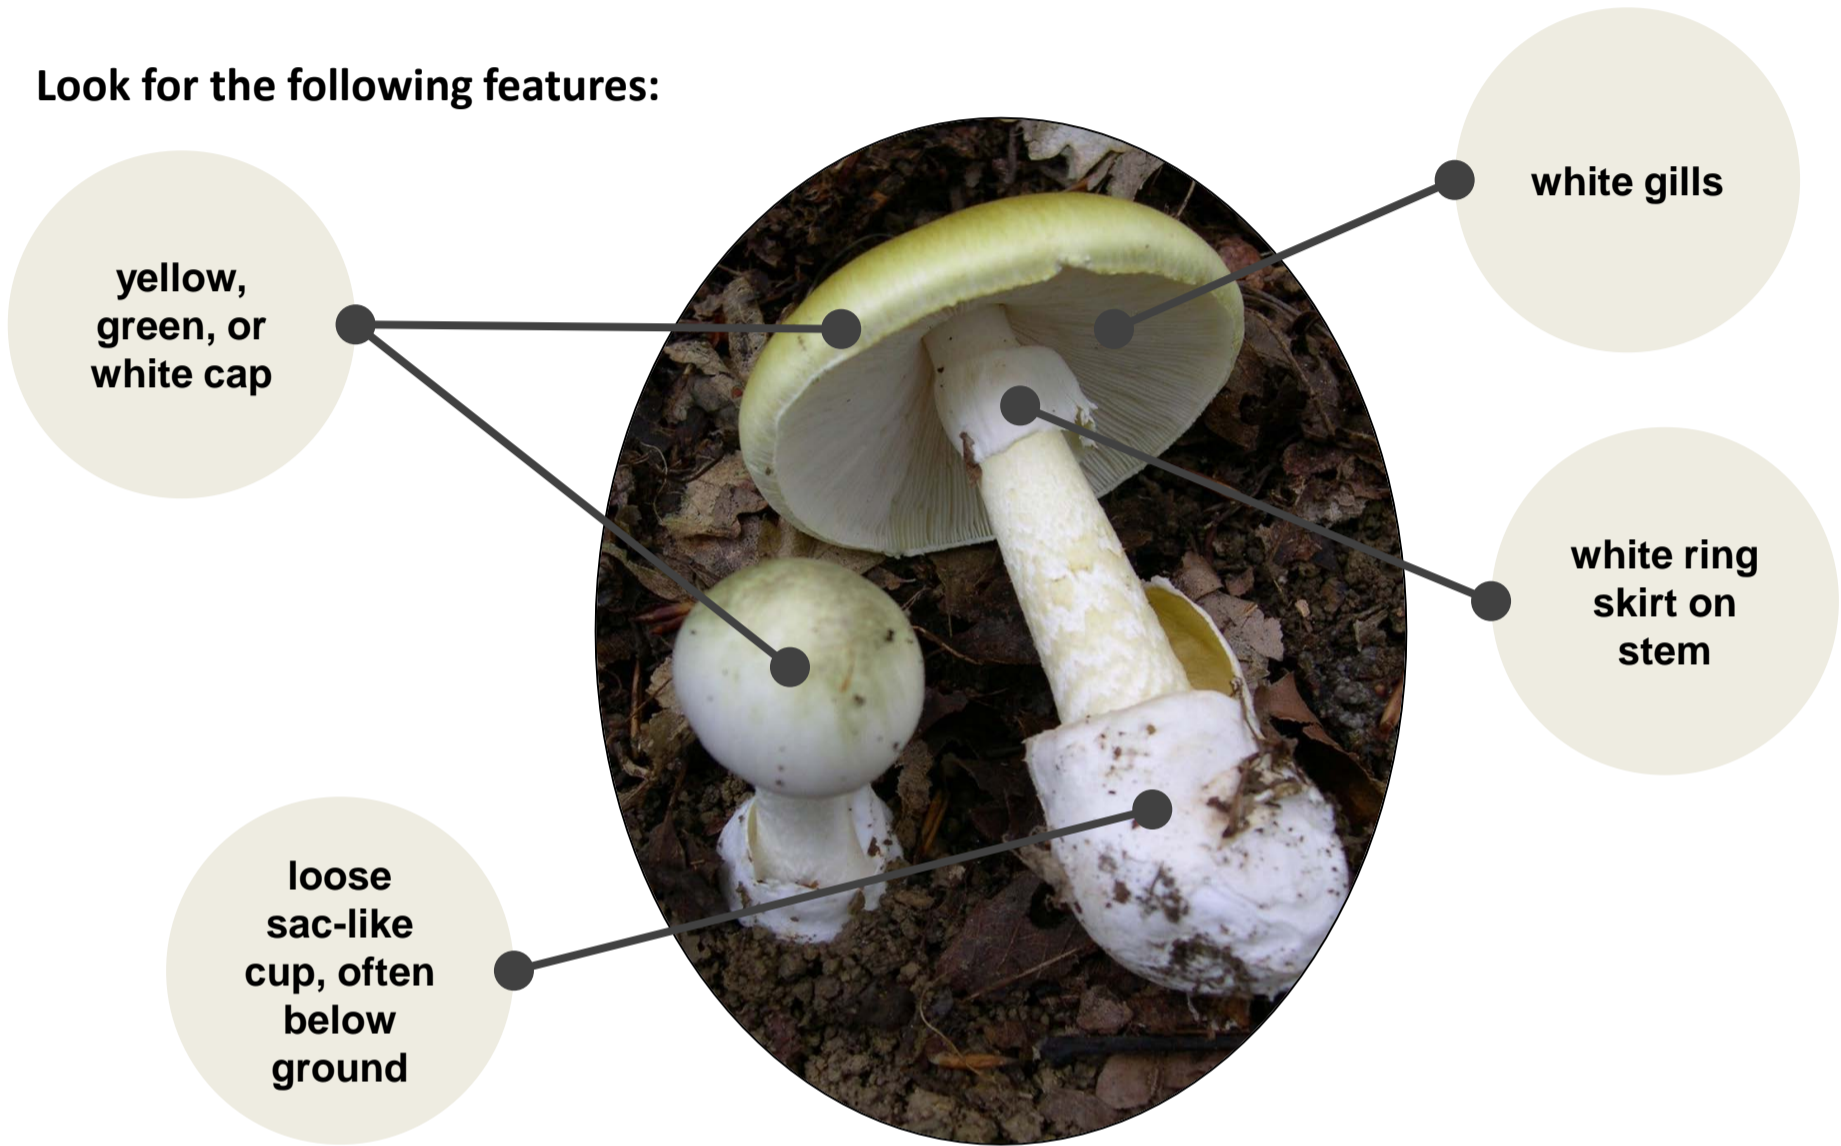

WARNING!

POISONOUS MUSHROOMS. DO NOT EAT!

Cảnh báo. Nấm độc. Đừng ăn. | 警告! 有毒菇! 切勿進食! | 警告! 毒蘑菇。别吃。
경고문. 독성 버섯. 드시지 마십시오. | 警告。毒キノコ。食べてはいけません。

Look for the following features: