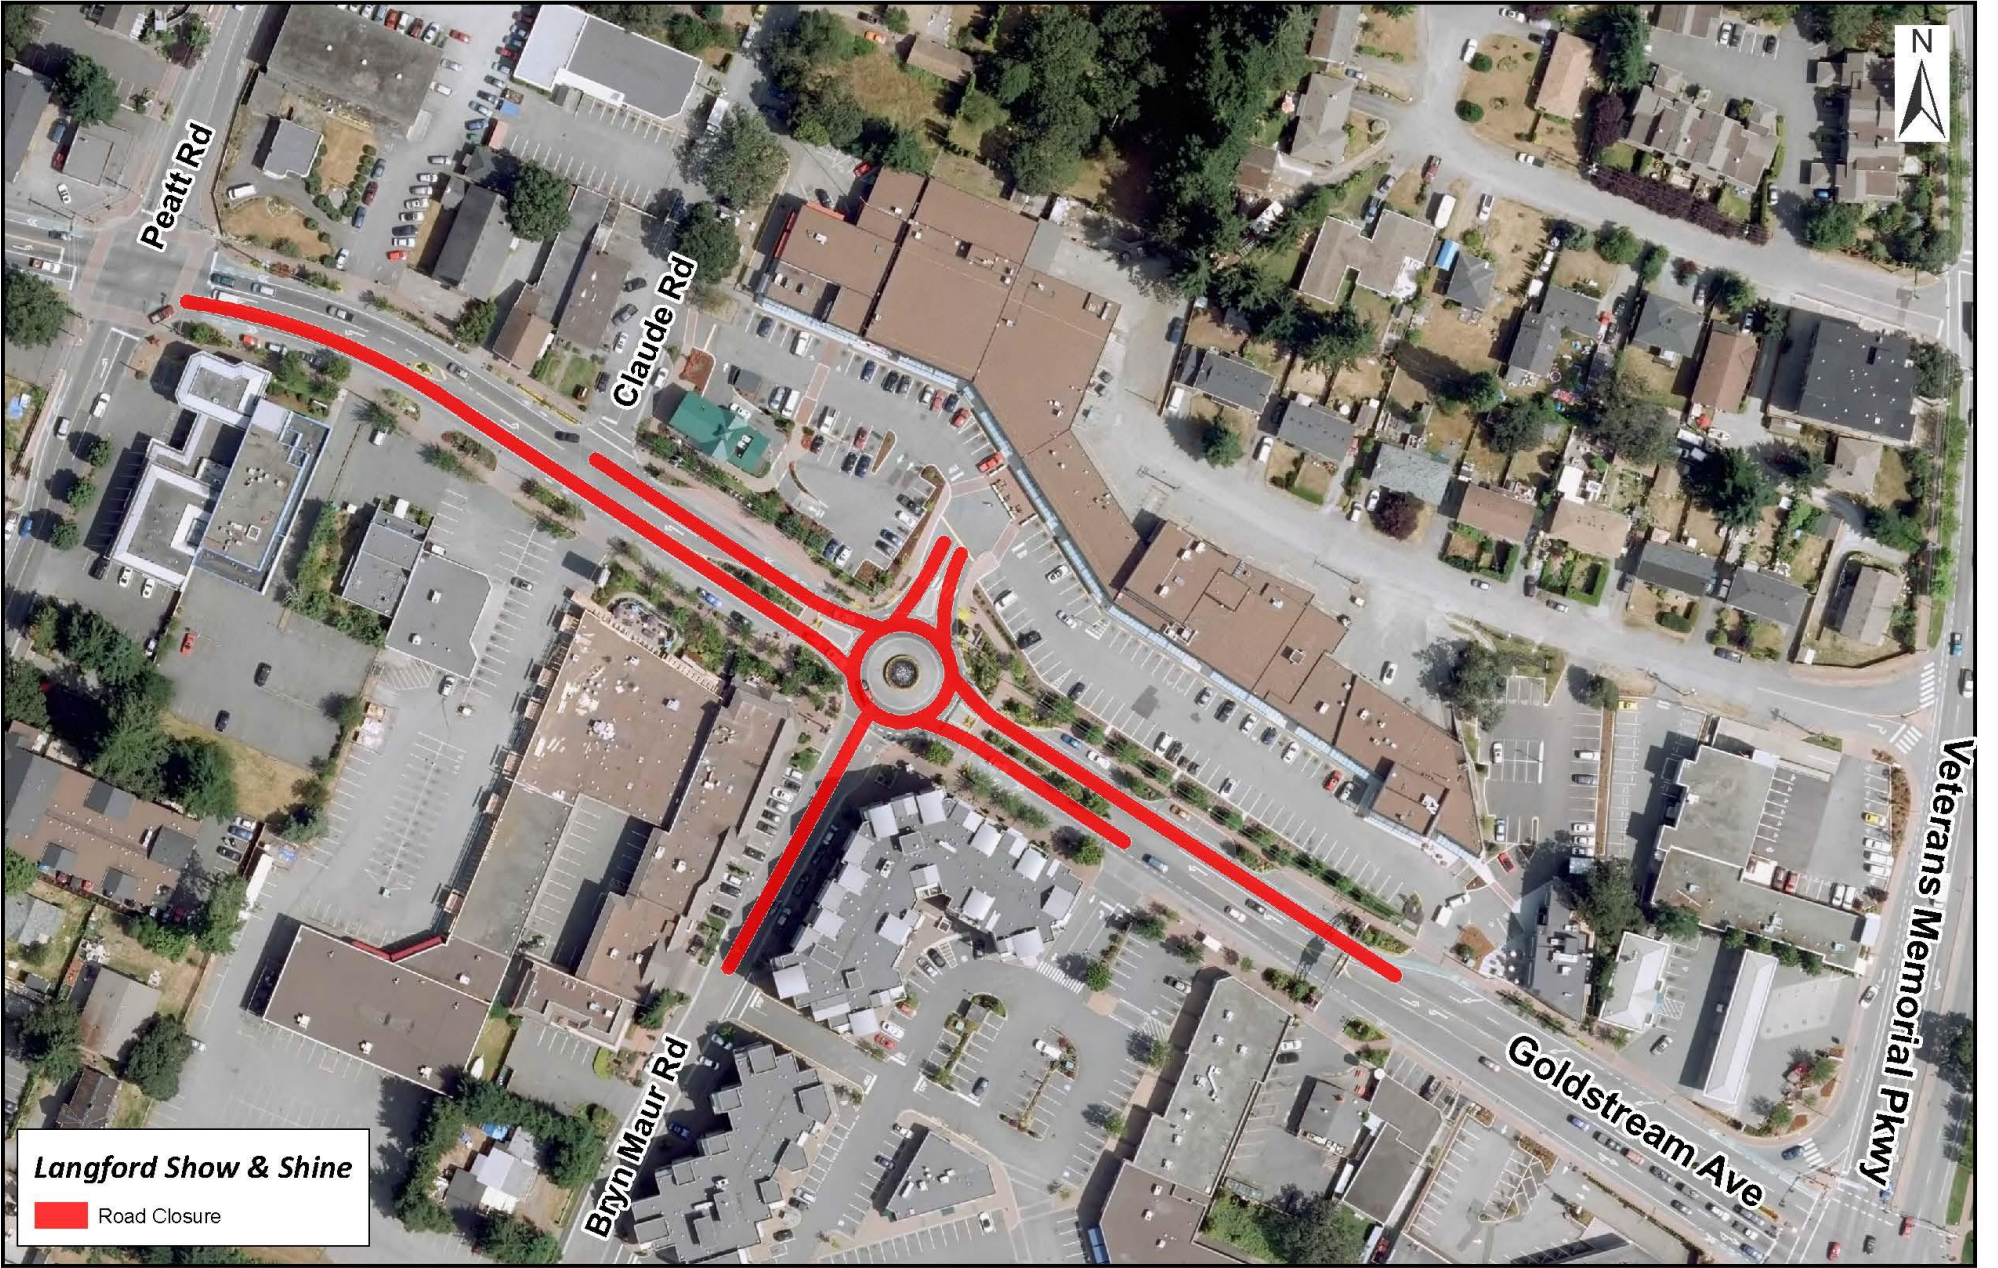

## **TRAFFIC ADVISORY**

**Where:** Goldstream Avenue between Peatt Road and Veterans Memorial Parkway

**When:** Sunday, 16 August 2015, 7:00am to 4:00pm

**What:** Traffic Delay – Langford Show and Shine

Please be advised that on Sunday, August 16, 2015 sections of Goldstream Avenue between Peatt Road and Veterans Memorial Parkway and Bryn Maur Road from Goldstream 70 meters south will be closed (see attached map) between 7:00am until 4:00pm for the 5<sup>th</sup> Annual Langford Show and Shine sponsored by Westhills.

Traffic control will be on-site directing traffic. Delays may be expected, motorists please be aware. We apologize for the inconvenience.

**Langford Show & Shine**

 Road Closure