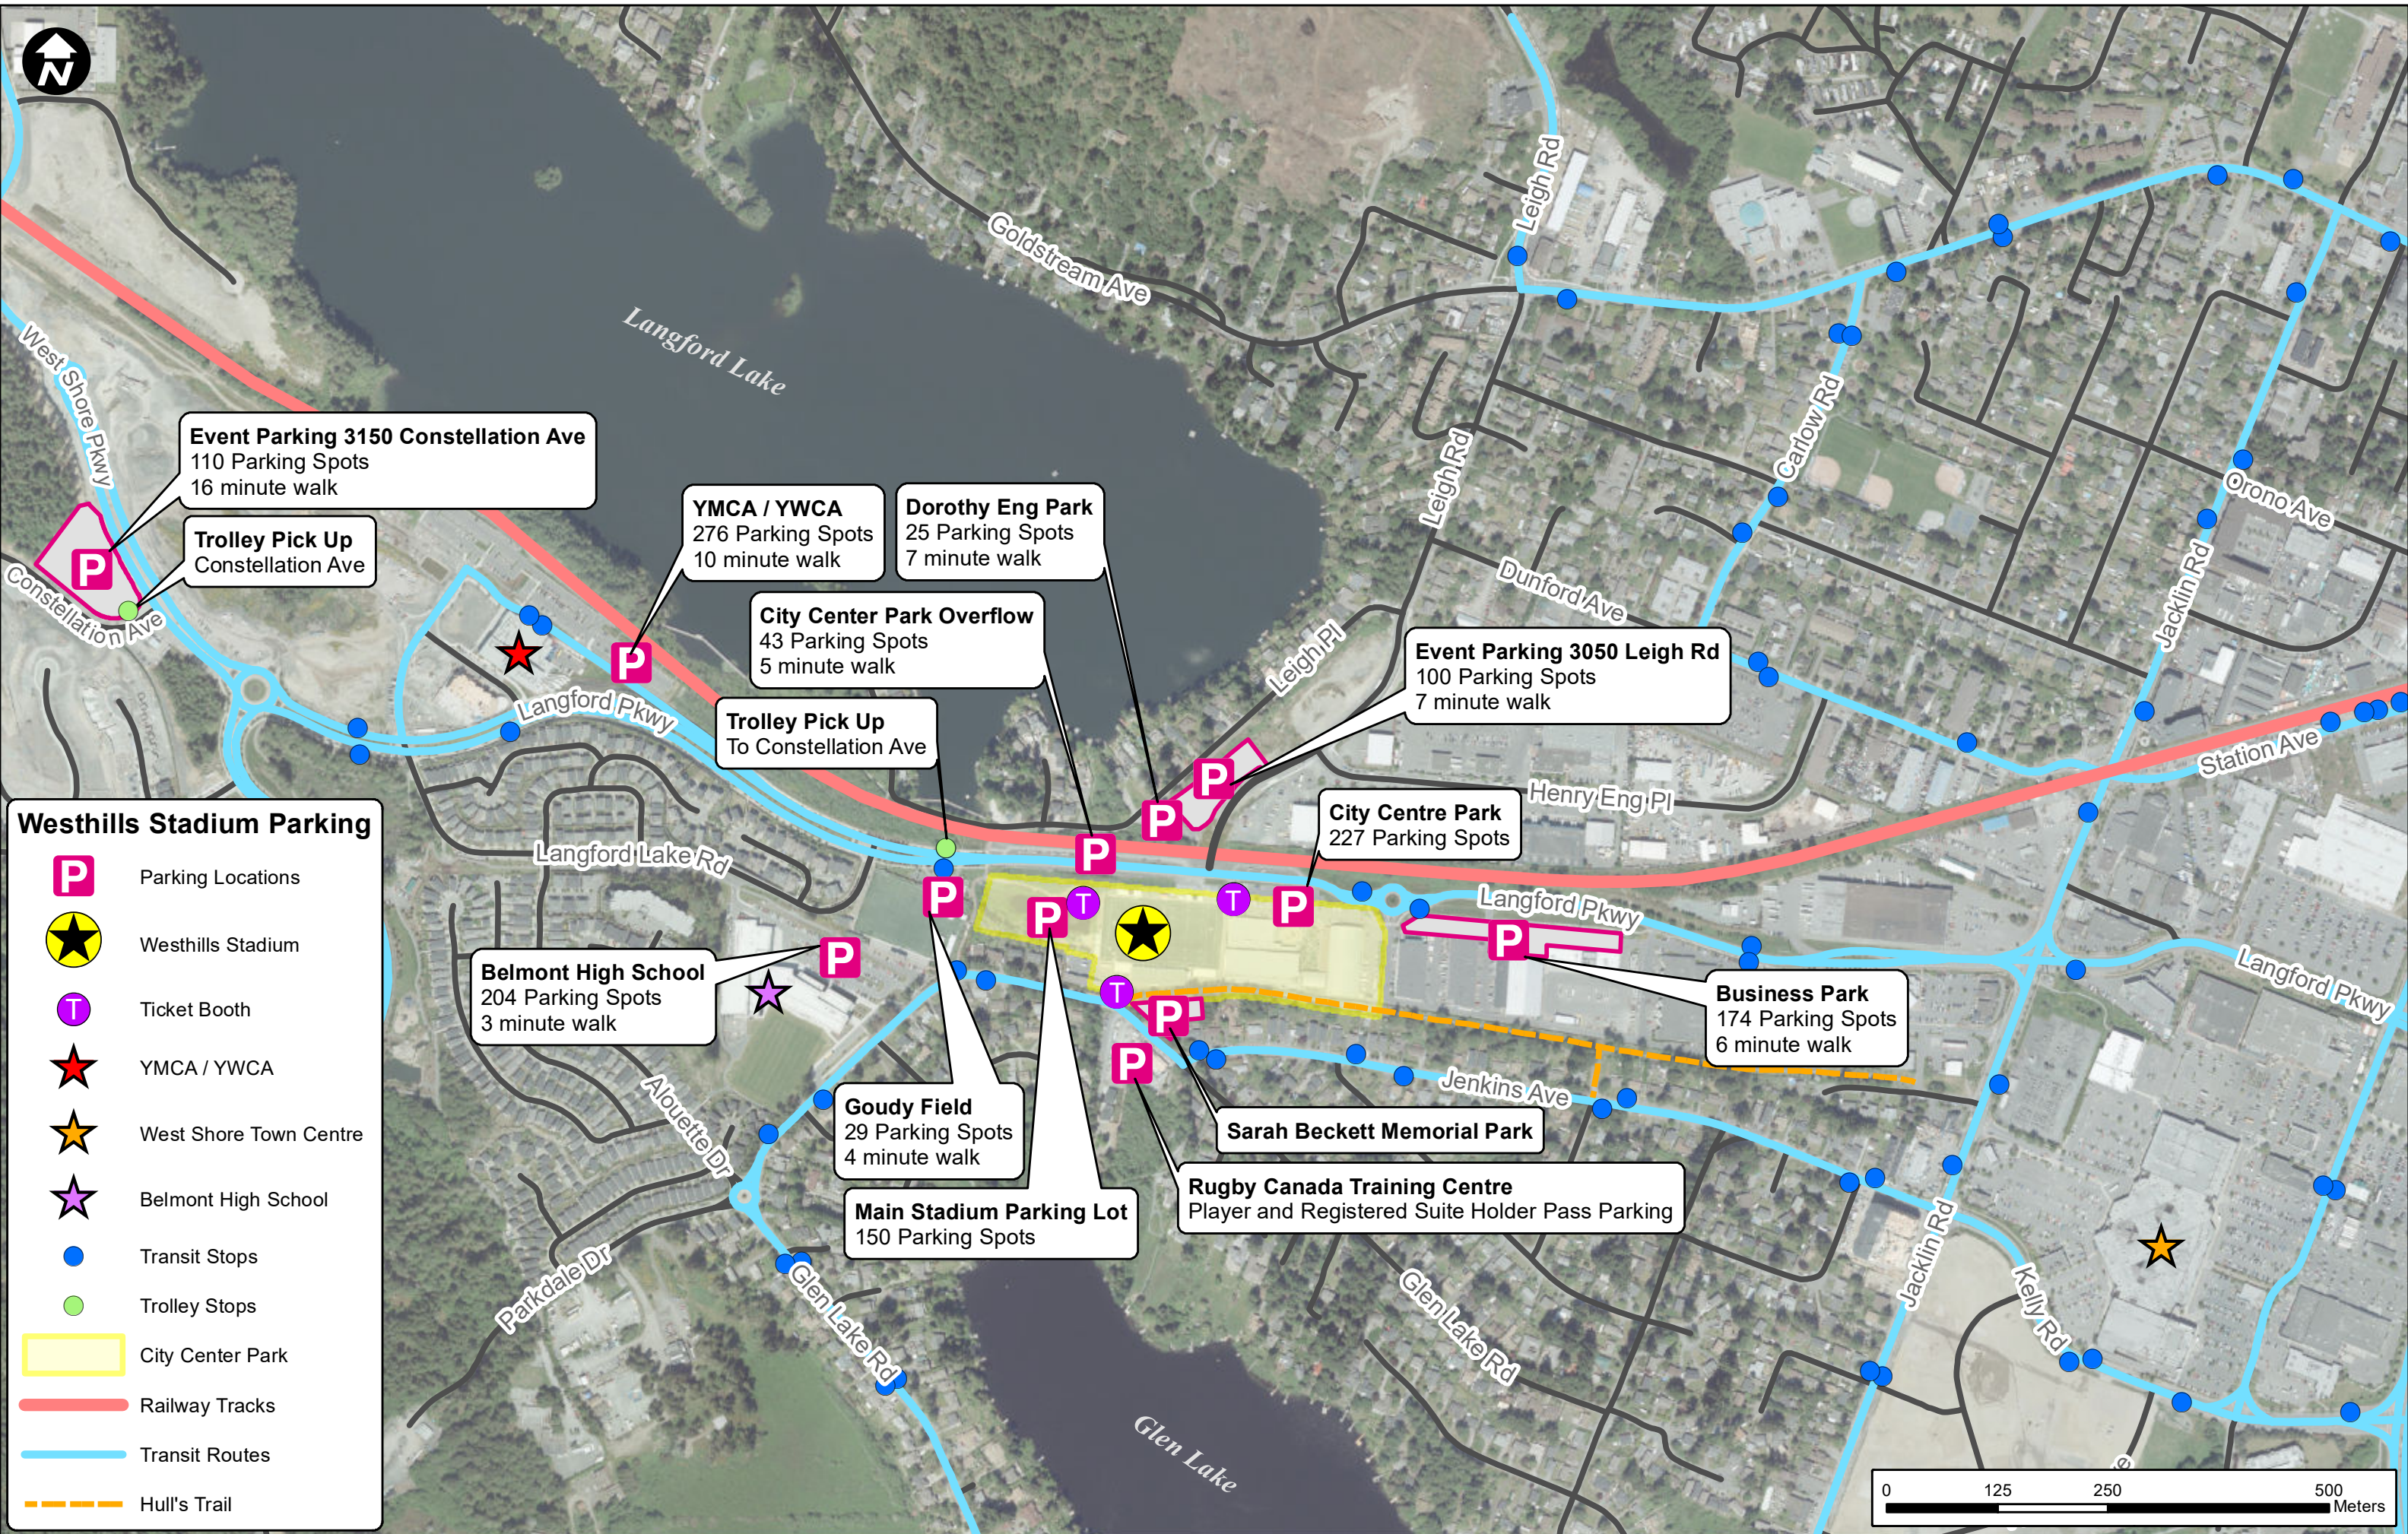

Westhills Stadium Parking

- P Parking Locations
- ★ Westhills Stadium
- T Ticket Booth
- ★ YMCA / YWCA
- ★ West Shore Town Centre
- ★ Belmont High School
- Transit Stops
- Trolley Stops
- City Center Park
- Railway Tracks
- Transit Routes
- Hull's Trail

Event Parking 3150 Constellation Ave
110 Parking Spots
16 minute walk

Trolley Pick Up
Constellation Ave

YMCA / YWCA
276 Parking Spots
10 minute walk

Dorothy Eng Park
25 Parking Spots
7 minute walk

City Center Park Overflow
43 Parking Spots
5 minute walk

Trolley Pick Up
To Constellation Ave

Event Parking 3050 Leigh Rd
100 Parking Spots
7 minute walk

City Centre Park
227 Parking Spots

Belmont High School
204 Parking Spots
3 minute walk

Goudy Field
29 Parking Spots
4 minute walk

Main Stadium Parking Lot
150 Parking Spots

Sarah Beckett Memorial Park

Rugby Canada Training Centre
Player and Registered Suite Holder Pass Parking

Business Park
174 Parking Spots
6 minute walk