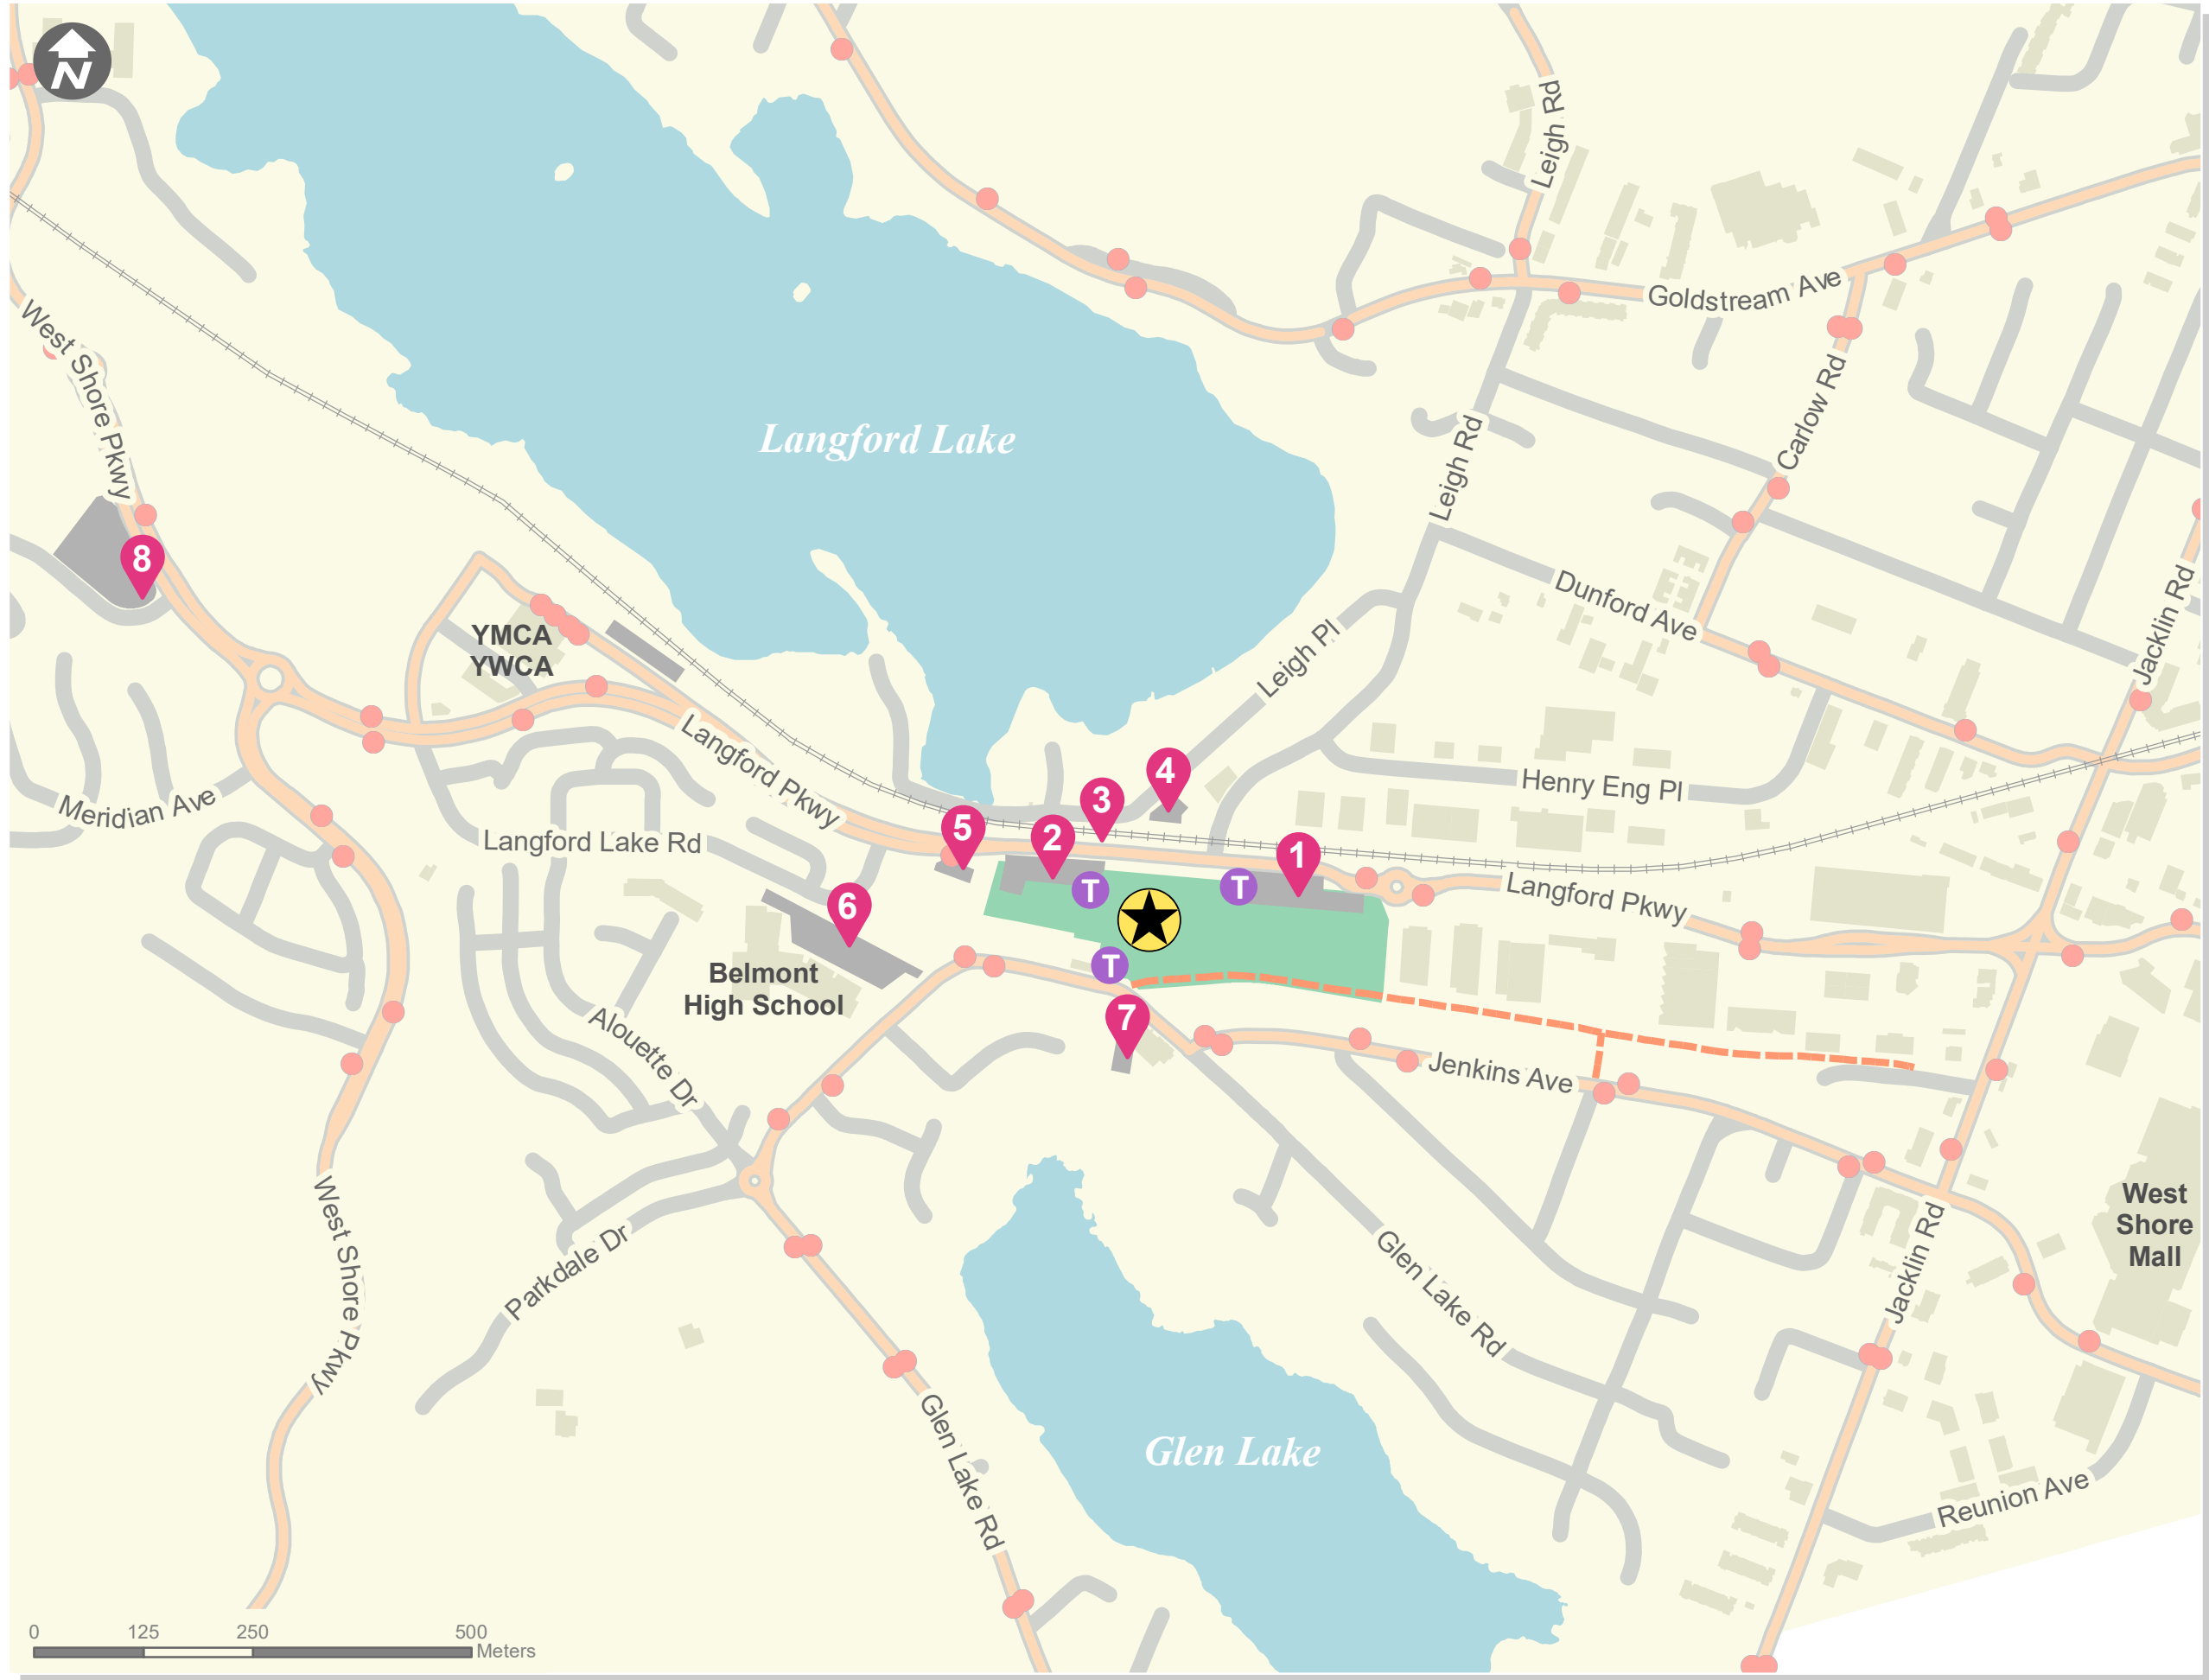

Starlight Stadium Parking Map

- 1 City Centre Park**
227 Parking Spots
- 2 Main Stadium Parking Lot**
125 Parking Spots
- 3 City Center Park Overflow**
43 Parking Spots - 5 minute walk
- 4 Dorothy Eng Park**
25 Parking Spots - 7 minute walk
- 5 Goudy Field**
29 Parking Spots - 4 minute walk
- 6 School District 62 (Belmont High School)**
204 Parking Spots - 3 minute walk
- 7 Rugby Canada Training Centre**
VIP Parking Only
- 8 Event Parking 3150 Constellation Ave**
110 Parking Spots - 16 minute walk

-
-  Starlight Stadium
 -  Parking Locations
 -  Ticket Booths
 -  City Center Park
 -  Transit Stops
 -  Transit Routes
 -  Hull's Trail
 -  Railway Tracks